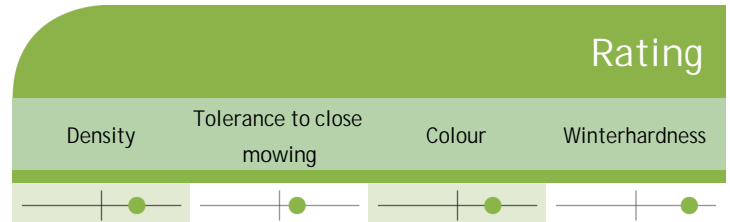

Chewings fescue

To improve there is a need for evolution...

Dark attractive colour

In the range of Chewings fescues available DARWIN is definitely amongst the darker coloured - this can be the decisive trait for choosing this variety depending on mixing partners and local preferences.

High summer wear tolerance

The wear tolerance of DARWIN is very good especially in the summer allowing play and use of even ornamental type lawns.

Easy establishment

Red fescues are not the fastest to establish but DARWIN is amongst the better performing.