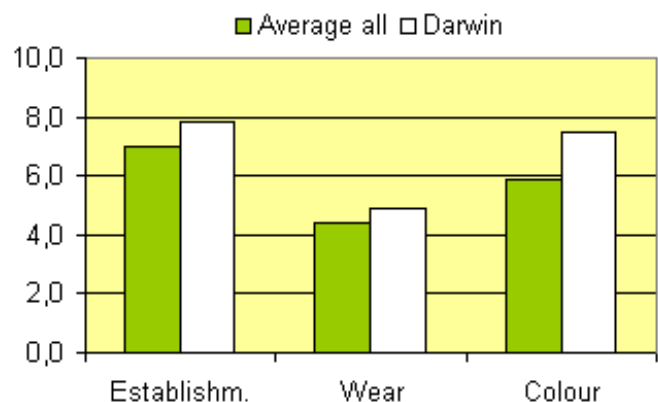

Chewings fescue

To improve there is a need for evolution...

Dark attractive colour

In the range of Chewings fescues available DARWIN is definitely amongst the darker coloured - this can be the decisive trait for choosing this variety depending on mixing partners and local preferences.

High summer wear tolerance

The wear tolerance of DARWIN is very good especially in the summer allowing play and use of even ornamental type lawns.

Easy establishment

Red fescues are not the fastest to establish but DARWIN is amongst the better performing.

In the charts below DARWIN is compared to the average of all varieties on the French list 2007.1

- Amongst the darkest Chewings fescues
- Very good wear tolerance
- Easy fast establishment
- High shoot density

Index for main uses (1-9, 9 = best)

Source: Bulletin des Gazons (Geves -France 2007)

Establishment, Wear tol. and Colour (9=better/darker)

Source: Bulletin des Gazons (Geves -France 2007)