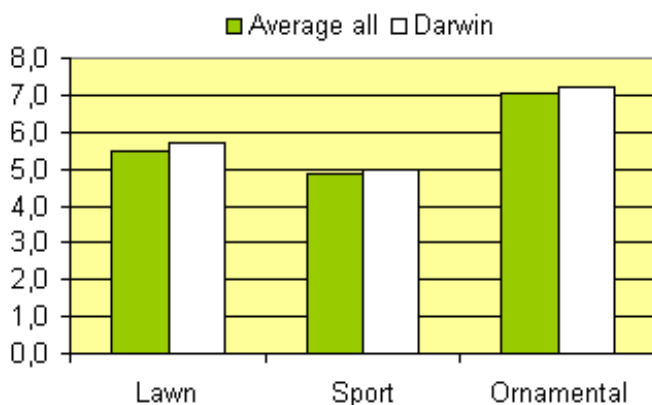

High summer wear tolerance

The wear tolerance of DARWIN is very good especially in the summer allowing play and use of even ornamental type lawns.

Easy establishment

Red fescues are not the fastest to establish but DARWIN is amongst the better performing.

In the charts below DARWIN is compared to the average of all varieties on the French list 2007.1

- Amongst the darkest Chewings fescues
- Very good wear tolerance
- Easy fast establishment
- High shoot density

Index for main uses (1-9, 9 = best)

Source: Bulletin des Gazons (Geves -France 2007)

Establishment, Wear tol. and Colour (9=better/darker)

Source: Bulletin des Gazons (Geves -France 2007)