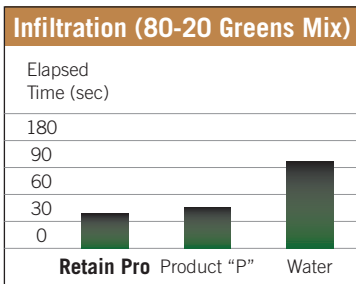

Spreading - Ability to break the water’s surface tension for better coverage. Most effective in spray adjuvants to maximize coverage.

Dispersion, Adhesion - Ability to “hold” water and disperse it uniformly throughout the soil.

controlling moisture

For the strongest turf™

www.floratine.com

TECHNICAL INFORMATION

ACTIVE INGREDIENTS

Proprietary Blend of Triglycerides, Glycol Esters, and Alkoxylated Isodeceth 97,0%

Net Weight: 1,040 kg/L