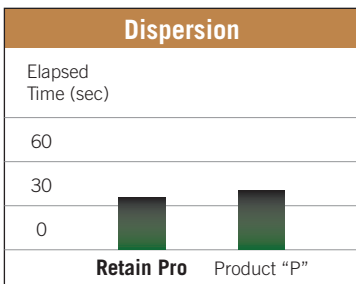

Spreading - Ability to break the water’s surface tension for better coverage. Most effective in spray adjuvants to maximize coverage.

Dispersion, Adhesion - Ability to “hold” water and disperse it uniformly throughout the soil.

controlling moisture

For the strongest turf™

www.floratine.com

TECHNICAL INFORMATION

ACTIVE INGREDIENTS

Proprietary Blend of Triglycerides, Glycol Esters, and Alkoxylated Isodeceth 97,0%

Net Weight: 1,040 kg/L

PROFESSIONAL USE GUIDELINES

COMPATIBILITY: *Retain Pro* is compatible with a wide range of nutritional products and soil amendments; however, since local water chemistry and other facts that can affect proper mixing are unknowns, the user is advised to check compatibility with the standard quart jar method prior to tank mixing.