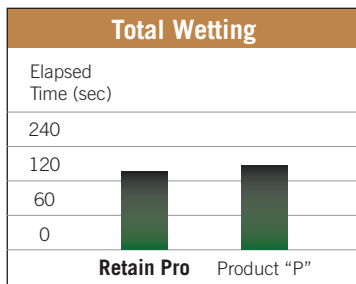

Spreading - Ability to break the water’s surface tension for better coverage. Most effective in spray adjuvants to maximize coverage.

Dispersion, Adhesion - Ability to “hold” water and disperse it uniformly throughout the soil.

controlling moisture

For the strongest turf™

www.floratine.com

TECHNICAL INFORMATION

ACTIVE INGREDIENTS

Proprietary Blend of Triglycerides, Glycol Esters, and Alkoxylated Isodeceth 97,0%

Net Weight: 1,040 kg/L