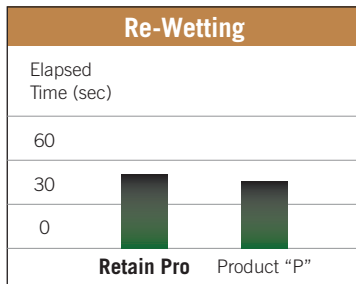

Retain Pro's proprietary formula promotes entry and even distribution of water into the rootzone. Its components then interact with soil molecules to reduce leaching.

All surfactants break the surface tension of water or “make water wetter.” Beyond that property, surfactants are formulated to impart different characteristics to water in relation to its interaction with solids:

Spreading - Ability to break the water’s surface tension for better coverage. Most effective in spray adjuvants to maximize coverage.

Dispersion, Adhesion - Ability to “hold” water and disperse it uniformly throughout the soil.

controlling moisture

For the strongest turf™

www.floratine.com

TECHNICAL INFORMATION

ACTIVE INGREDIENTS

Proprietary Blend of Triglycerides, Glycol Esters, and Alkoxylated Isodeceth 97,0%

Net Weight: 1,040 kg/L